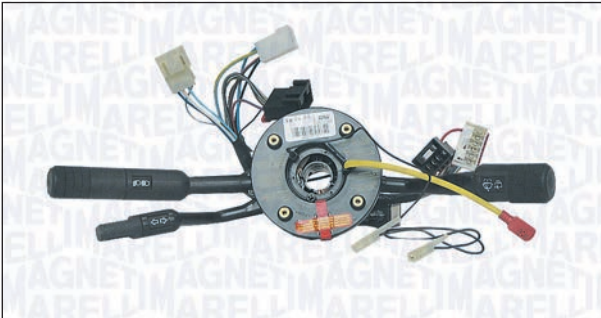

CITROËN

XSARA PICASSO (N68)

12/99 →

DA50113

000050113010

PIN