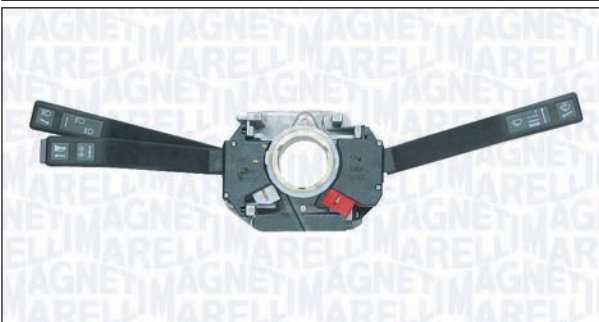

01/89 → 05/99

DAILY II Ribaltabile

01/89 → 05/99

DV42365 **000042365010**

i PIN

27

IVECO
Zeta 01/79 → 12/92

DV43000 **000043000010**