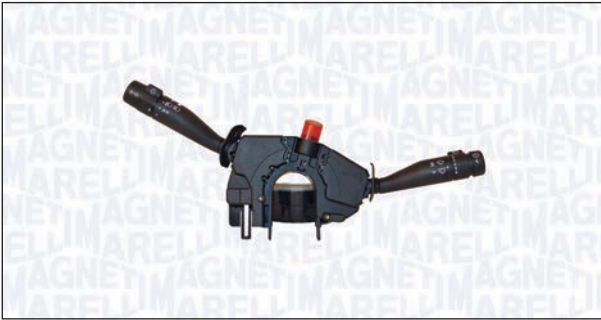

DA50208

000050208010

21

FORD	
ESCORT '91 Express (AVL)	07/90 → 12/94
ESCORT '95 Furgonato (AVL)	01/95 → 06/01
ESCORT CLASSIC (AAL, ABL)	10/98 → 07/00
ESCORT CLASSIC Turnier (ANL)	02/99 → 07/00
ESCORT V (GAL)	07/90 → 12/92
ESCORT V Cabriolet (ALL)	07/90 → 12/92
ESCORT V Station wagon (GAL, AVL)	07/90 → 12/92
ESCORT VI (GAL)	09/92 → 01/95
ESCORT VI Cabriolet (ALL)	12/92 → 01/95
ESCORT VI Station wagon (GAL)	09/92 → 01/95
ESCORT VI Tre volumi (GAL)	08/93 → 01/95
ESCORT VII (GAL, AAL, ABL)	01/95 → 10/98
ESCORT VII Cabriolet (ALL)	02/95 → 08/00
ESCORT VII Station wagon (GAL, ANL)	01/95 → 02/99
ESCORT VII Tre volumi (GAL, AFL)	01/95 → 02/99
ORION III (GAL)	07/90 → 12/93

DA50209

000050209010