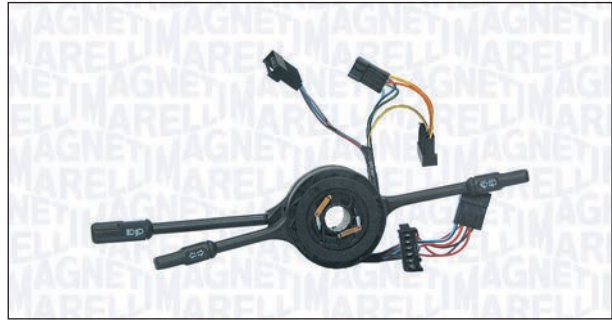

22

AUTOBIANCHI

Y10	03/85 → 10/95

FIAT

DUNA (146_)	01/87 → 12/91
DUNA Weekend (146_)	01/87 → 12/91