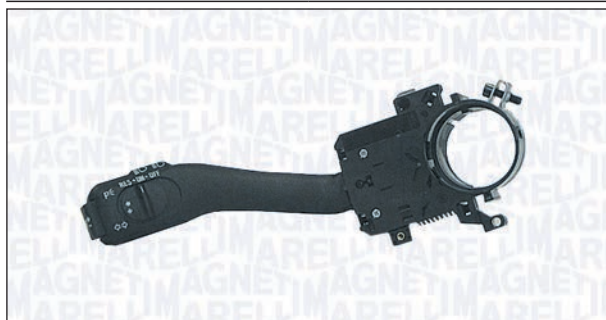

SEAT

ALHAMBRA (7V8, 7V9)	04/96 → 03/10
LEON (1M1)	11/99 → 06/06

DA50099 **00050099010**

i **PIN**

17

AUDI

A2 (8Z0)	02/00 → 08/05
A3 (8L1)	09/96 → 05/03
A3 (8P1)	05/03 →
A6 (4A, C4)	06/94 → 10/97
A6 (4B2, C5)	01/97 → 01/05
A6 Avant (4A, C4)	06/94 → 12/97
A6 Avant (4B5, C5)	12/97 → 01/05
ALLROAD (4BH, C5)	05/00 → 08/05
TT (8N3)	10/98 → 06/06
TT Roadster (8N9)	10/99 → 06/06