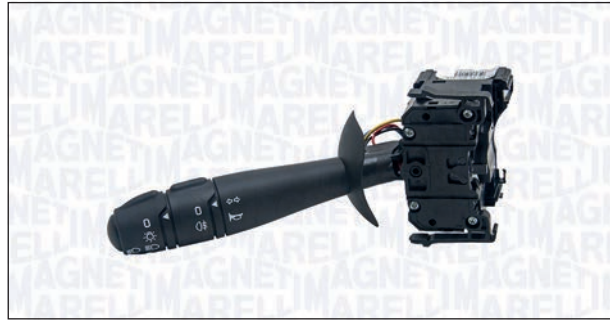

PIN

13

NISSAN

INTERSTAR Autobus (X70)	07/02 →
INTERSTAR Furgonato (X70)	07/02 →

RENAULT

MASTER II Autobus (JD)	09/00 →
MASTER II Furgonato (FD)	09/00 →
MASTER II Pianale piatto/Telaio (ED/HD/UD)	09/00 →

DA52058

000052058010