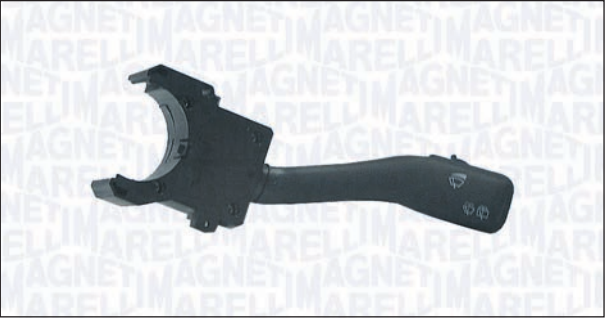

DA50090 000050090010

	PIN	
	10	

AUDI	
A3 (8L1)	09/96 → 05/03
A6 (4B2, C5)	01/97 → 01/05
A6 Avant (4B5, C5)	12/97 → 01/05
FORD	
GALAXY (WGR)	05/92 → 05/06
SKODA	
FABIA (6Y2)	08/99 → 03/08
FABIA Combi (6Y5)	04/00 → 12/07
FABIA Tre volumi (6Y3)	10/99 → 12/07
OCTAVIA (1U2)	09/96 → 12/10
OCTAVIA Combi (1U5)	07/98 → 12/10
VOLKSWAGEN	
BORA Station wagon (1J6)	05/99 → 05/05
GOLF IV (1J1)	08/97 → 04/08
GOLF IV Cabriolet (1E7)	06/98 → 06/02
GOLF IV Variant (1J5)	05/99 → 06/06
PASSAT Station wagon (3B5)	05/97 → 12/01
PASSAT Variant (3B6)	11/00 → 08/05
SHARAN (7M8, 7M9, 7M6)	09/95 → 03/10