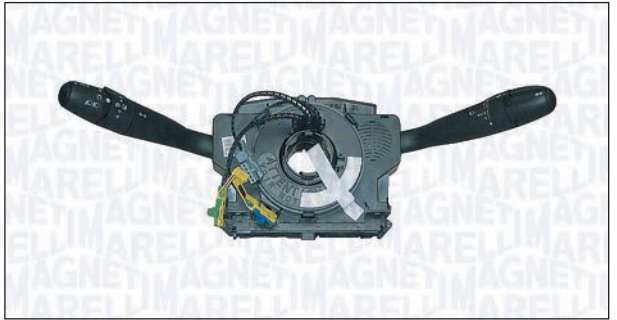

8 ●

MERCEDES-BENZ	
CLASSE E (W210)	06/95 → 03/02
CLASSE E Station wagon (S210)	06/96 → 03/03

DA50110

00050110010

i PIN

18 ●

CITROËN	
BERLINGO (MF)	07/96 →
BERLINGO Furgonato (M_)	07/96 →

PEUGEOT	
406 (8B)	11/95 → 06/04
406 Break (8E/F)	10/96 → 10/04
406 Coupé (8C)	03/97 → 12/04
RANCH Furgonato (5)	04/96 →
RANCH MPV / Space wagon (5F)	05/96 →