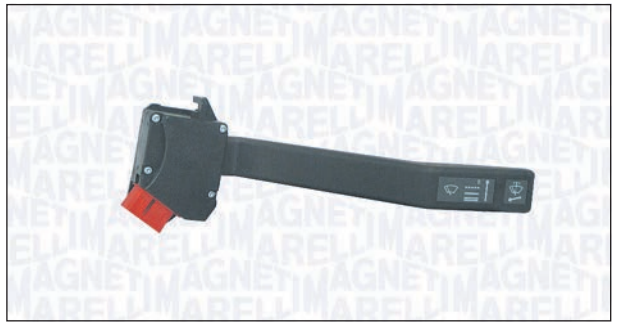

i PIN

5
☐

IVECO
EuroCargo I-III 01/91 → 09/15

DV43008 **000043008010**