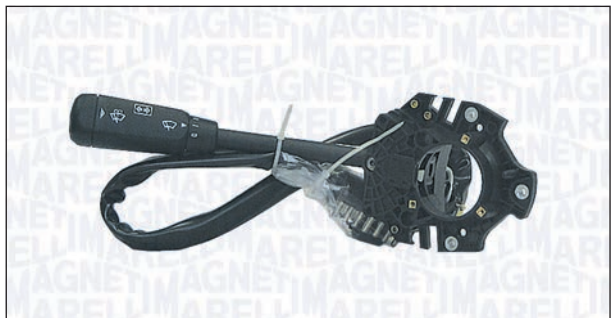

DA50107 000050107010

	PIN	
	15	

MERCEDES-BENZ

CABRIOLET (A124)	04/92 → 06/93
CLASSE E (W124)	06/93 → 06/95
CLASSE E Cabriolet (A124)	06/93 → 03/98
CLASSE E Coupé (C124)	06/93 → 06/97
CLASSE E Station wagon (S124)	06/93 → 06/96
COUPE (C124)	03/87 → 05/93
KOMBI Station wagon (S124)	09/85 → 07/93
Tre volumi (W124)	12/84 → 06/93