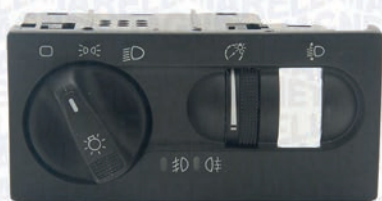

PIN

CI50996 – 000050996010

Regolatore
luce strumento

OPEL

ASTRA G 2 volumi /Coda spiovente (F48_, F08_)	02/98 → 12/09
ASTRA G Cabriolet (F67)	03/01 → 10/05
ASTRA G Coupé (F07_)	03/00 → 05/05
ASTRA G Furgonato (F70)	01/99 → 04/05
ASTRA G Station wagon (F35_)	02/98 → 12/09
ASTRA G Tre volumi (F69_)	09/98 → 12/09

CI50997 – 000050997010

VOLKSWAGEN

GOLF III (1H1)	10/91 → 09/97
GOLF III Cabriolet (1E7)	07/93 → 05/98
GOLF III Variant (1H5)	07/93 → 04/99
GOLF IV Cabriolet (1E7)	06/98 → 06/02
VENTO (1H2)	11/91 → 09/98

PIN

CI50998 – 000050998010

Regolatore
luce strumento

SKODA

FABIA (6Y2)	08/99 → 03/08
FABIA Combi (6Y5)	04/00 → 12/07
FABIA Tre volumi (6Y3)	10/99 → 12/07

CI50999 – 000050999010

Regolatore
luce strumento

VOLKSWAGEN

TRANSPORTER III Autobus	05/79 → 07/92
TRANSPORTER III Furgonato	05/79 → 07/92
TRANSPORTER III Pianale piatto/Telaio	05/79 → 07/92