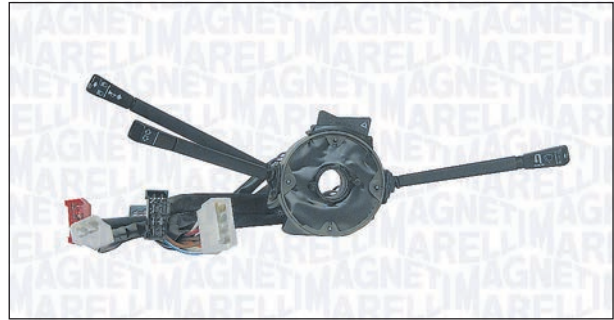

IVECO

Medium Trucks

TurboTech

01/90 → 12/92

DV41587

000041587010

PIN