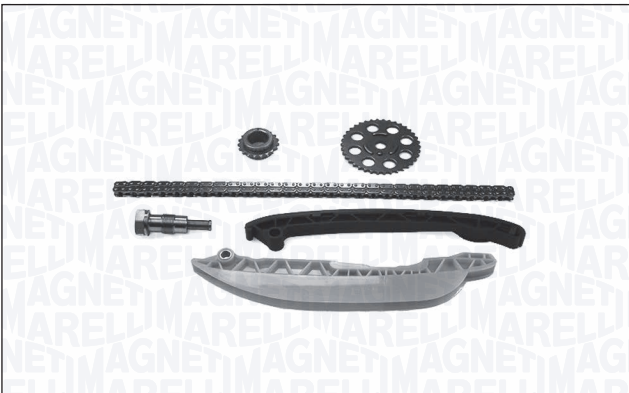

341500000340 – MCK0340

QTY	COMPONENTI	COMPONENTS	<i>i</i>
2	Pattino	Guide lining pad	
2	Ingranaggio	Sprocket	
1	Catena	Timing chain	114 links/maglie; Simplex
1	Tensionatore catena	Timing chain tensioner