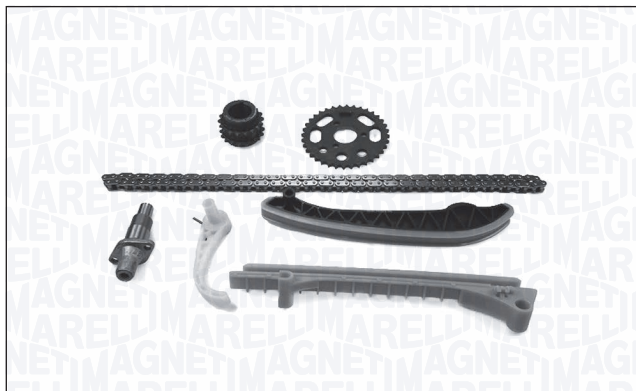

341500000110 – MCK0110

QTY	COMPONENTI	COMPONENTS	<i>i</i>
3	Pattino	Guide lining pad	
2	Ingranaggio	Sprocket	
1	Catena	Timing chain	108 links/maglie; Simplex
1	Tensionatore catena	Timing chain tensioner