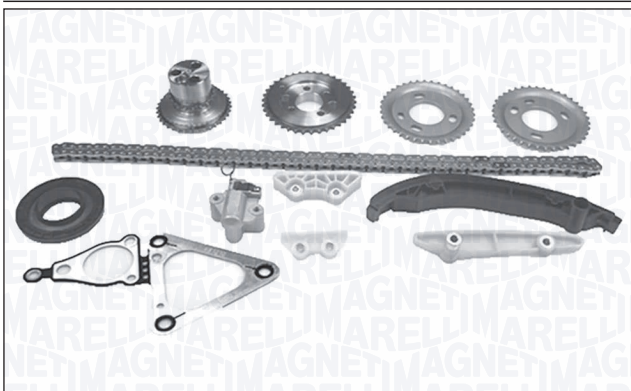

341500000880 – MCK0880

QTY	COMPONENTI	COMPONENTS	<i>i</i>
1	Guarnizione	Gasket	
4	Pattino	Guide lining pad	
1	Paraolio	Oil seal	50×90×14
4	Ingranaggio	Sprocket	
1	Catena	Timing chain	132 links/maglie; Simplex
1	Tensionatore catena	Timing chain tensioner	

Kit composition may be subject to modification if considered appropriate.