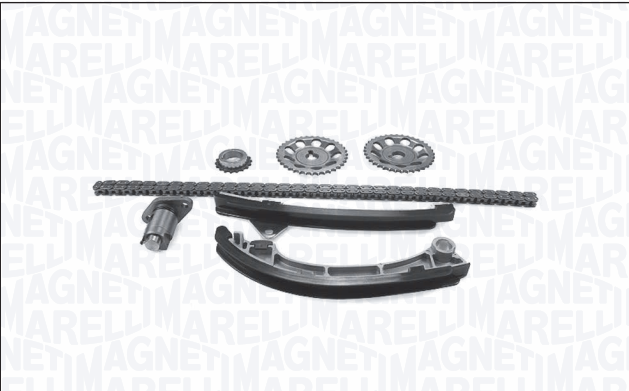

341500000230 – MCK0230

QTY	COMPONENTI	COMPONENTS	<i>i</i>
2	Pattino	Guide lining pad	
3	Ingranaggio	Sprocket	
1	Catena	Timing chain	130 links/maglie; Simplex
1	Tensionatore catena	Timing chain tensioner