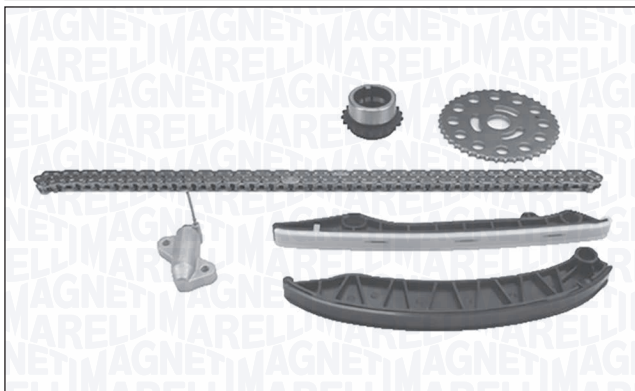

341500000960 – MCK0960

QTY	COMPONENTI	COMPONENTS	<i>i</i>
2	Pattino	Guide lining pad	
2	Ingranaggio	Sprocket	
1	Catena	Timing chain	116 links/maglie; Simplex
1	Tensionatore catena	Timing chain tensioner	

Kit composition may be subject to modification if considered appropriate.