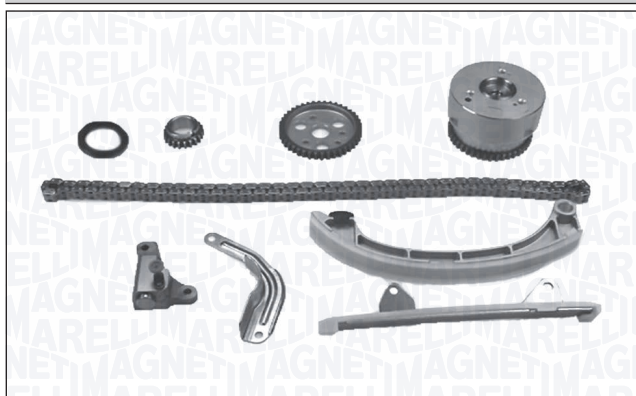

341500000452 – MCK0452

QTY	COMPONENTI	COMPONENTS	<i>i</i>
3	Pattino	Guide lining pad	
1	Paraolio	Oil seal	35×49×6
2	Ingranaggio	Sprocket	
1	Catena	Timing chain	158 links/maglie; Morse
1	Tensionatore catena	Timing chain tensioner	
1	Ingranaggio VVT	VVT Sprocket