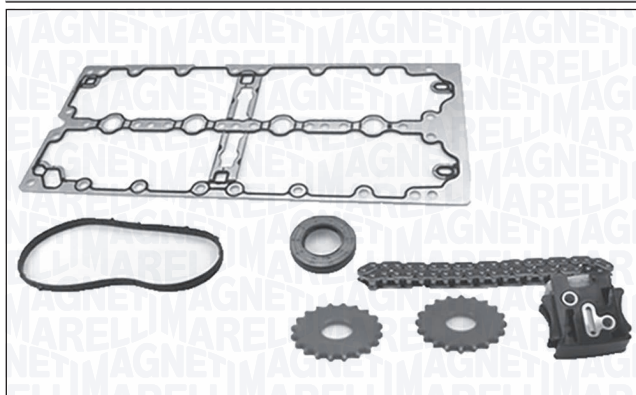

341500000830 – MCK0830

QTY	COMPONENTI	COMPONENTS	<i>i</i>
1	Kit Guarnizioni	Gaskets kit	Gaskets: 2
1	Paraolio	Oil seal	34×60×10
2	Ingranaggio	Sprocket	
1	Catena	Timing chain	42 links/maglie; Simplex
1	Tensionatore catena	Timing chain tensioner