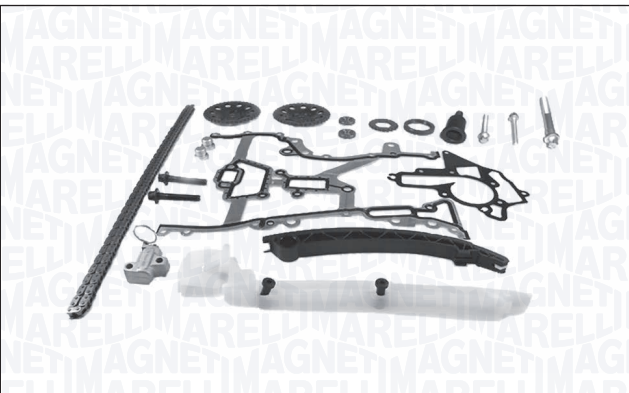

341500000240 – MCK0240

QTY	COMPONENTI	COMPONENTS	<i>i</i>
1	Kit Guarnizioni	Gaskets kit	Gaskets: 2
3	Pattino	Guide lining pad	
1	Paraolio	Oil seal	42×55×7
1	Set viti	Screws set	screws: 8
3	Ingranaggio	Sprocket	
1	Catena	Timing chain	130 links/maglie; Simplex
1	Tensionatore catena	Timing chain tensioner	
2	Rondella	Washer