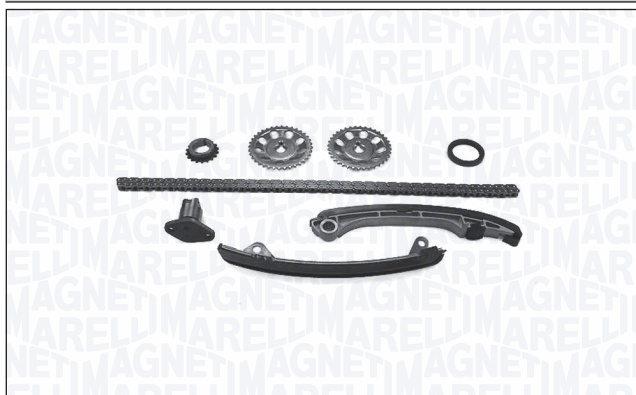

341500000320 – MCK0320

QTY	COMPONENTI	COMPONENTS	<i>i</i>
2	Pattino	Guide lining pad	
1	Paraolio	Oil seal	38×50×6
3	Ingranaggio	Sprocket	
1	Catena	Timing chain	136 links/maglie; Simplex
1	Tensionatore catena	Timing chain tensioner