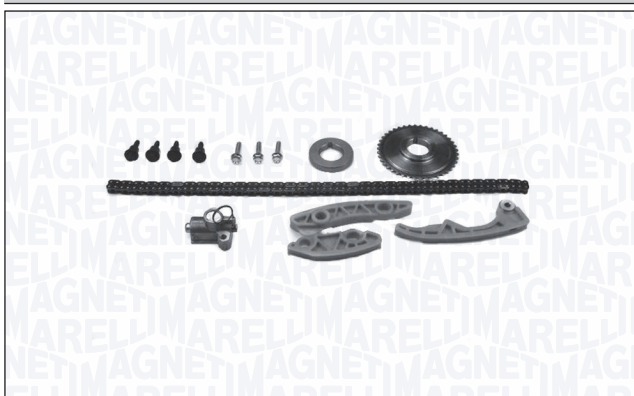

341500000620 – MCK0620

QTY	COMPONENTI	COMPONENTS	<i>i</i>
3	Pattino	Guide lining pad	
1	Set viti	Screws set	screws: 7
3	Ingranaggio	Sprocket	
1	Catena	Timing chain	134 links/maglie; Simplex
1	Tensionatore catena	Timing chain tensioner	
1	Rondella	Washer